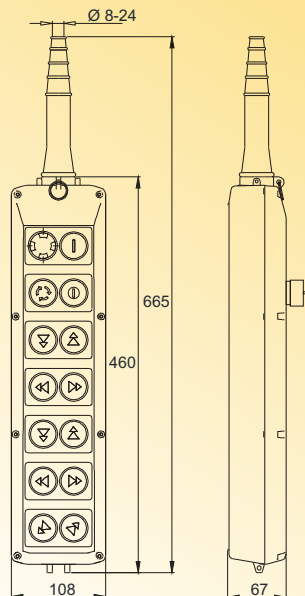

Safe Lift Pendant Station

SH / 14 D

SH / 14D Push Buttons : 12 + 2 - Two Speed

Description : 12 Push Button with
2 NO Contacts
+ 1 Emergency Stop with
1 NC Contact
+ 1 Start /Alarm with
2 NO Contacts

Single Speed

SH / 14D		SH / 14D1		SH / 14D2		SH / 14D3	
START ALARM	STOP	START ALARM	STOP	START ALARM	STOP	START ALARM	STOP
UP FAST	DOWN FAST	UP	DOWN	UP	DOWN	UP	DOWN
UP FAST	DOWN FAST	UP	DOWN	UP FAST	DOWN FAST	UP FAST	DOWN FAST
FORWARD	REVERSE	FORWARD	REVERSE	FORWARD	REVERSE	FORWARD	REVERSE
FORWARD FAST	REVERSE FAST	FORWARD FAST	REVERSE FAST	FORWARD FAST	REVERSE FAST	FORWARD FAST	REVERSE FAST
LEFT	RIGHT	LEFT	RIGHT	LEFT	RIGHT	LEFT	RIGHT
LEFT	RIGHT	LEFT	RIGHT	LEFT	RIGHT	LEFT	RIGHT

Weight : 1390 Gm.

24

Speed-O-Controls Pvt. Ltd.

Unit - I : Plot No. 4912, G. I. D. C., Phase IV, Vatva,
Ahmedabad - 382445 Tel.: (079) 40083201/2/3/4,
Fax : (079) 25841056, E-mail : sales.amd@socgroup.in